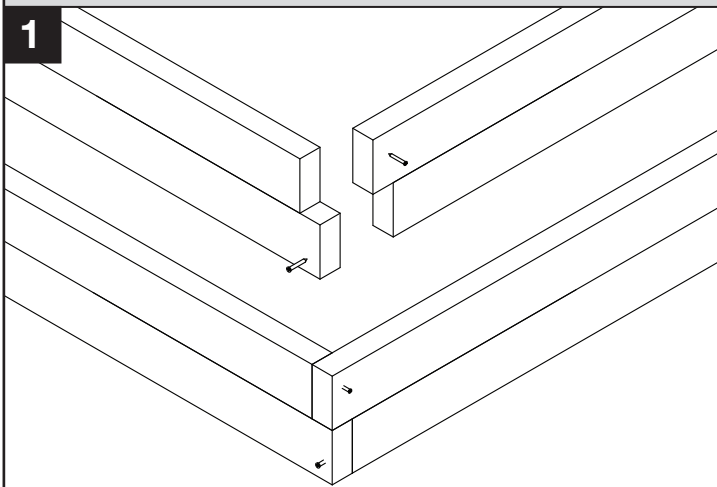

## 3X3 AND 3X6 RAISED GARDEN BED KIT INSTALLATION INSTRUCTIONS

#### Parts included

- (4) Preassembled side assemblies
- (12) T-25 screws\*

\*8 screws are needed to assemble the raised bed. You will end up with 4 extra screws.

#### Tools required

Cordless drill with Star bit

Place two sides together to make a corner (metal plates facing inward).

Drive screws through the corner as shown to attach sides.

2

Repeat with remaining sides to complete the bed.